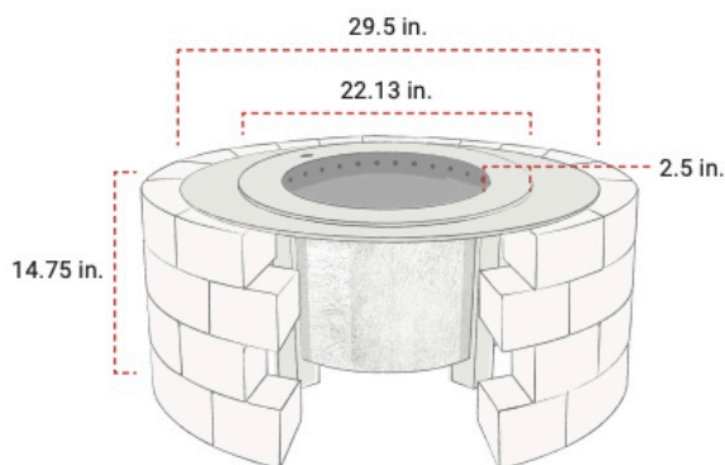

X SERIES 19 FIRE PIT INSERT RING BUNDLE

FIRE PIT INSERT RING SPECIFICATIONS

SKU: BR-IN19RD; BR-X19P, BR-X19S

MATERIAL:

Insert Ring: 304 Stainless Steel

Outer Ring/Inner Fire Bowl:

Corten Steel* or 304 Stainless Steel

Legs: Stainless Steel

Rim: Stainless Steel

*PLEASE NOTE: All Corten fire pits arrive in a blue steel finish. They will develop the reddish iron oxide patina over time.