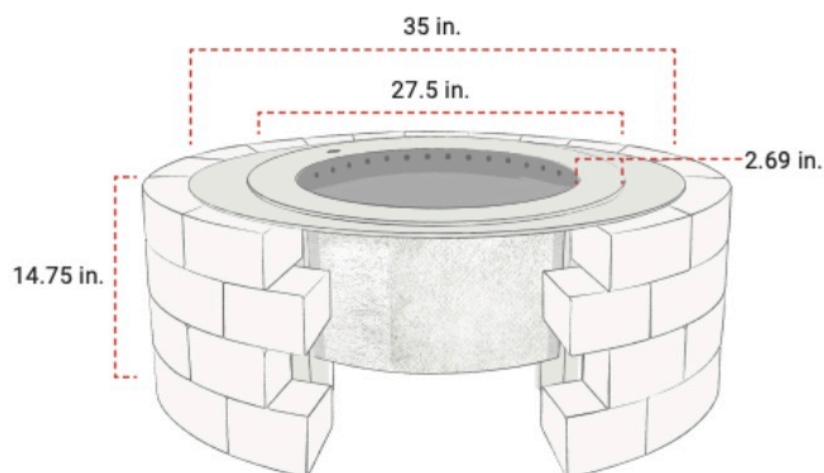

X SERIES 24 FIRE PIT INSERT RING BUNDLE

FIRE PIT INSERT RING SPECIFICATIONS

SKU: BR-IN24RD; BR-X24P, BR-X24S

MATERIAL:

Insert Ring: 304 Stainless Steel

Outer Ring/Inner Fire Bowl:

Corten Steel* or 304 Stainless Steel

Legs: Stainless Steel

Rim: Stainless Steel

*PLEASE NOTE: All Corten fire pits arrive in a blue steel finish. They will develop the reddish iron oxide patina over time.