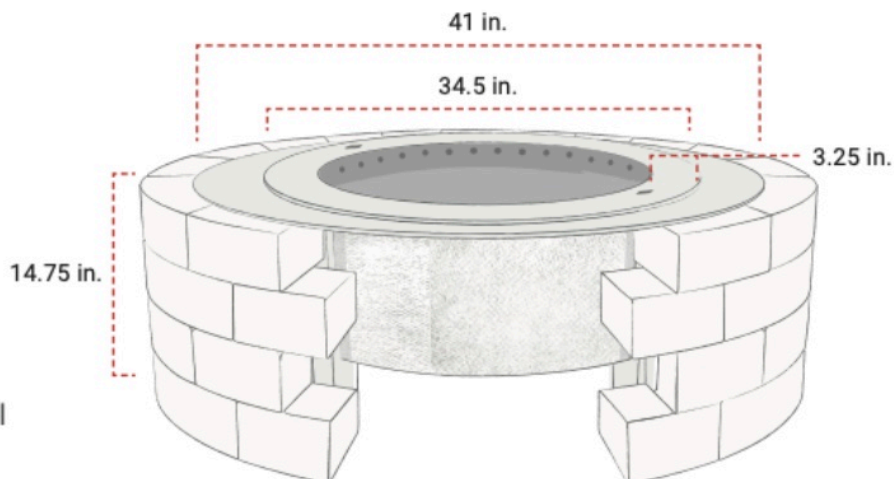

X SERIES 30 FIRE PIT INSERT RING BUNDLE

FIRE PIT INSERT RING SPECIFICATIONS

SKU: BR-IN30RD; BR-X30P, BR-X30S

MATERIAL:

Insert Ring: 304 Stainless Steel

Outer Ring/Inner Fire Bowl:

Corten Steel* or 304 Stainless Steel

Legs: Stainless Steel

Rim: Stainless Steel

*PLEASE NOTE: All Corten fire pits arrive in a blue steel finish. They will develop the reddish iron oxide patina over time.