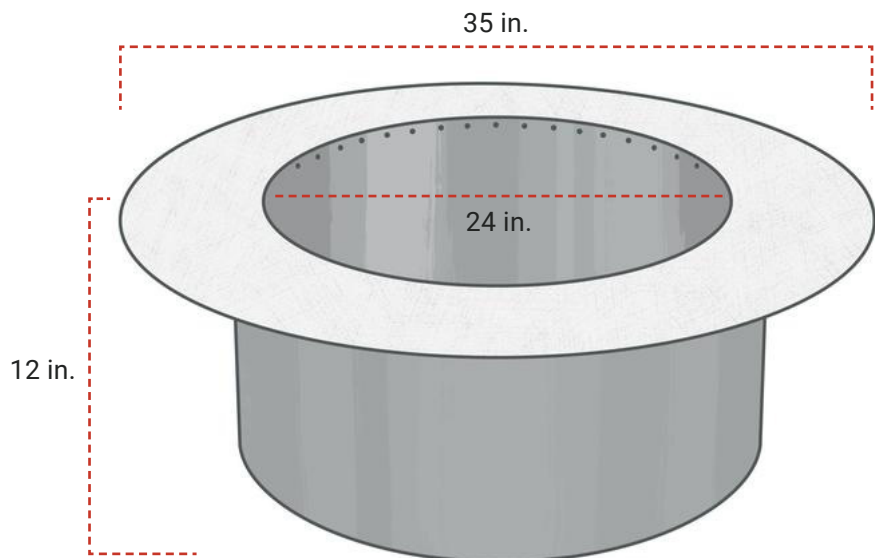

### SMOKELESS FIRE PIT SPECIFICATIONS

SKU: Z0-24SLFP-SS

BLOCK FIRE PIT THAT IT FITS: 27-33 in.

#### MATERIAL:

**Zentro:**  
Stainless Steel

**Weight:**  
77 lbs.

#### DIMENSIONS:

**Inside Diameter of Bowl:** 24 in.

**Outside Diameter of Rim:** 35 in.

**Total Height:** 12 in.

[WWW.BREEO.CO](http://WWW.BREEO.CO)

#### DIMENSIONS:

**Inside Diameter of Bowl:** 30 in.

**Outside Diameter of Rim:** 41 in.

**Total Height:** 12 in.

[WWW.BREEO.CO](http://WWW.BREEO.CO)