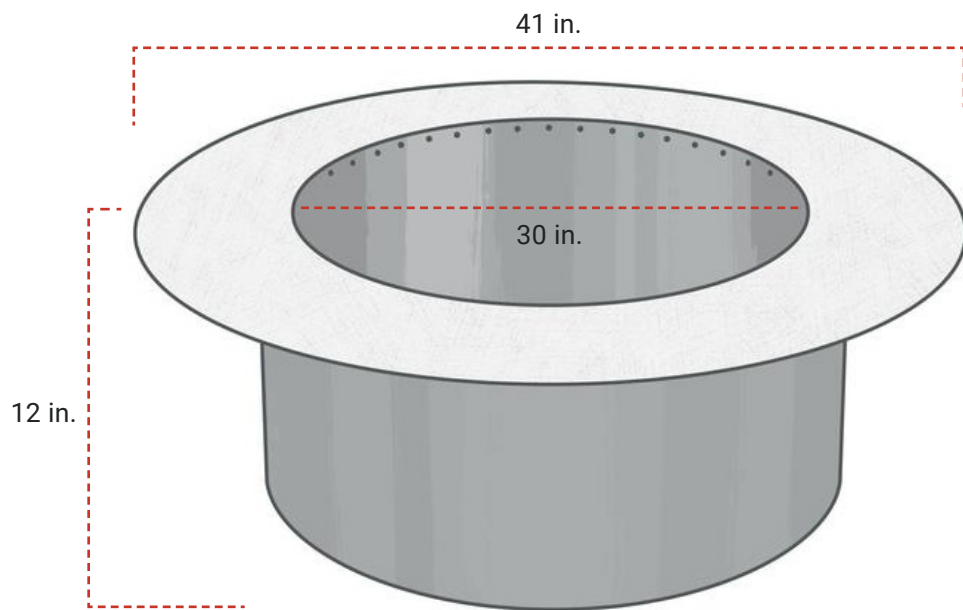

ZENTRO 30

STAINLESS STEEL

SMOKELESS FIRE PIT SPECIFICATIONS

SKU: Z0-30SLFP-SS

BLOCK FIRE PIT THAT IT FITS: 34-39 in.

MATERIAL:

Zentro:
Stainless Steel

Weight:
135 lbs.

DIMENSIONS:

Inside Diameter of Bowl: 30 in.

Outside Diameter of Rim: 41 in.

Total Height: 12 in.