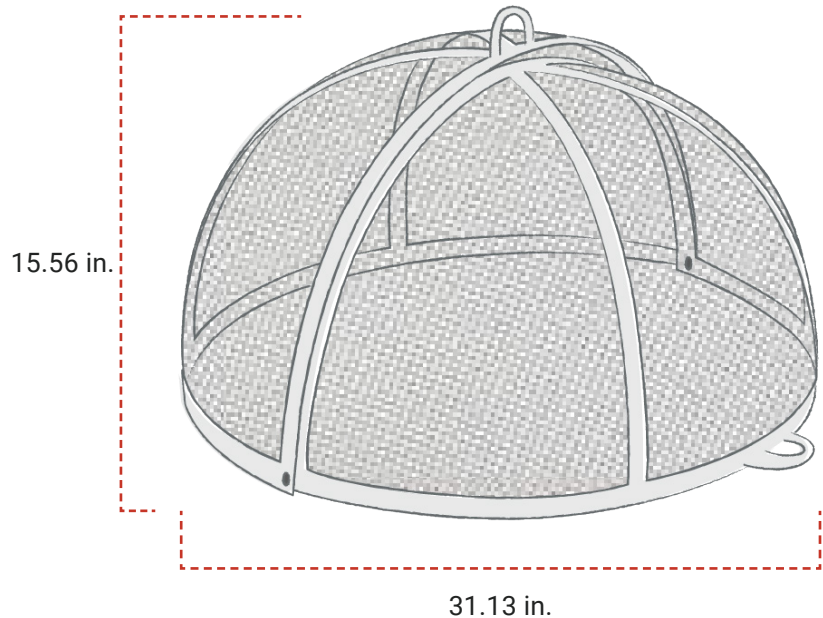

SPARK SCREEN 30

SPARK SCREEN SPECIFICATIONS

SKU: BR-SS30

NEW DESIGN FITS AND CLIPS INTO X SERIES

MATERIAL:

Spark Screen:
Stainless Steel

DIMENSIONS:

Inside Screen Width: 30.34 in.
Outside Screen Width: 31.13 in.
Handle Width: 3.69 in.
Total Height: 15.56 in.
Weight: 11 lb. 3 oz.