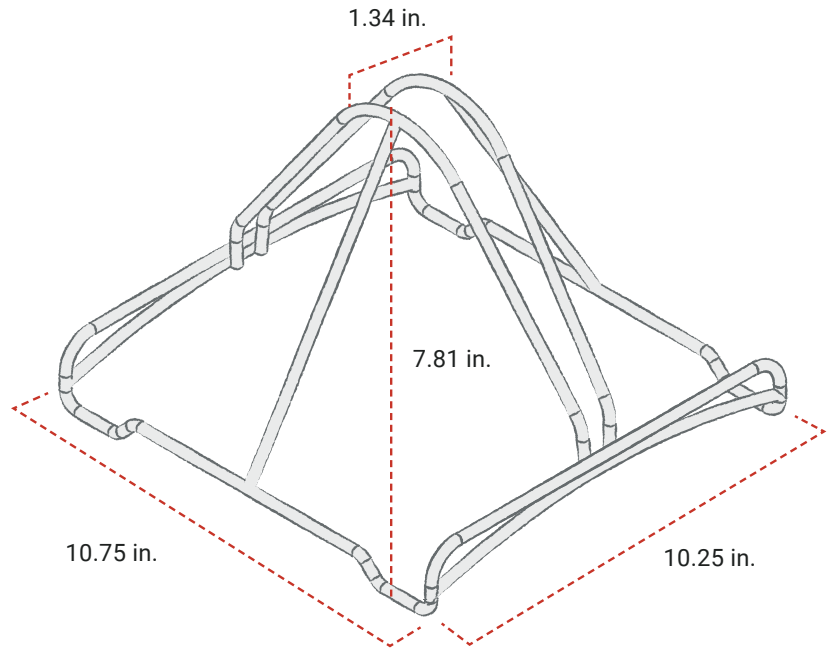

SEARPLATE™ STAND

STAND SPECIFICATIONS

SKU: BR-AC-SSSERA

ONE SIZE FITS ALL SEARPLATE™ GRIDDLES

MATERIAL:

Stand:
Stainless Steel

DIMENSIONS:

Stand Width: 10.25 in.
Stand Depth: 10.75 in.
Stand Height: 7.81 in.
Stand Opening: 1.34 in.
Weight: 2 lbs.