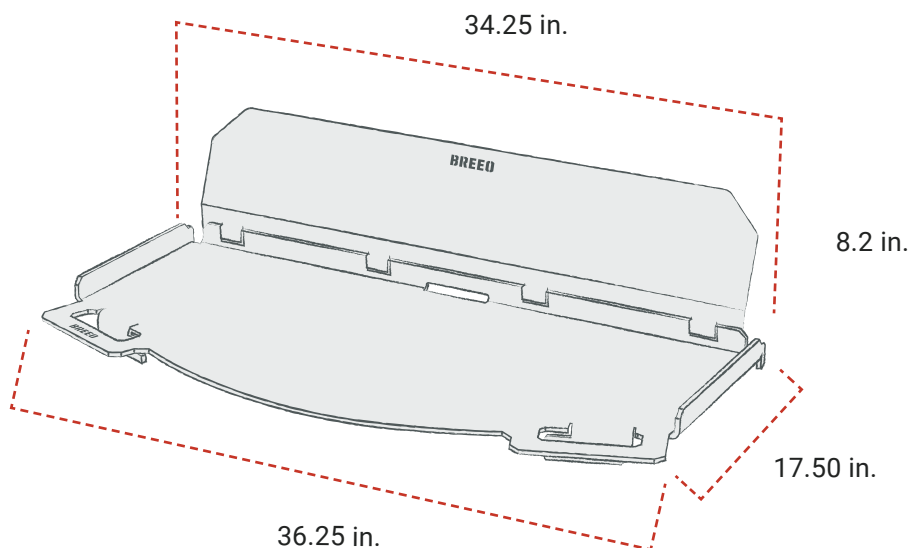

FLAT TOP 42

FLAT TOP 42 SPECIFICATIONS

SKU: BR-XLGE

CLEAN, CONVENIENT, ADJUSTABLE FLAT TOP GRILLING

MATERIAL:

Flat Top:

1/4" Carbon Steel

Heat Shield:

304 Stainless Steel

DIMENSIONS:

Flat Top Width: 36.25 in.

Flat Top Depth: 17.50 in.

Side Wall Height: 3 in.

Heat Shield Height: 8.2 in.

Heat Shield Width: 34.25 in.

Heat Shield Weight: 4 lbs.