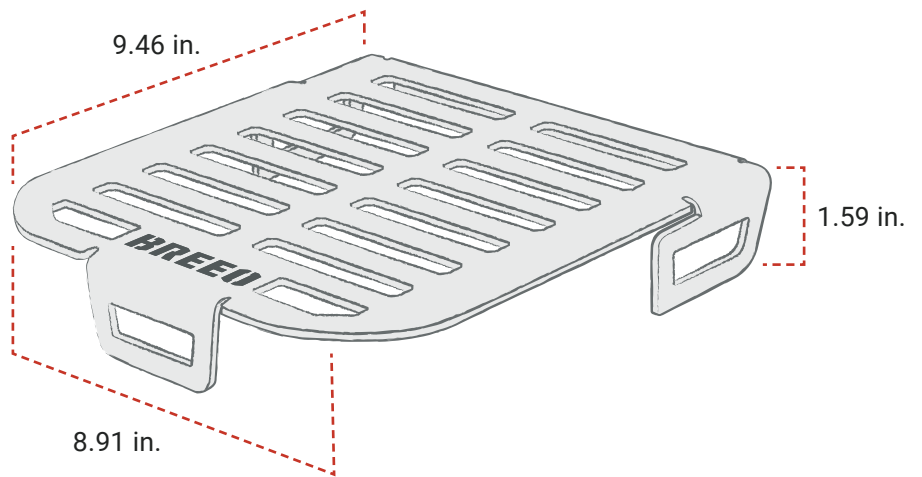

# 304 SKILLET REST

## SKILLET REST SPECIFICATIONS

SKU: BR-304-SR

SLIDES ONTO RIM OF X/Y SERIES FIRE PITS

### DIMENSIONS:

**Total Length:** 9.46 in.

**Total Width:** 8.91 in.

**Total Height:** 1.59 in.

[WWW.BREEO.CO](http://WWW.BREEO.CO)

© 2023 Breeco LLC. All rights reserved. 2/23