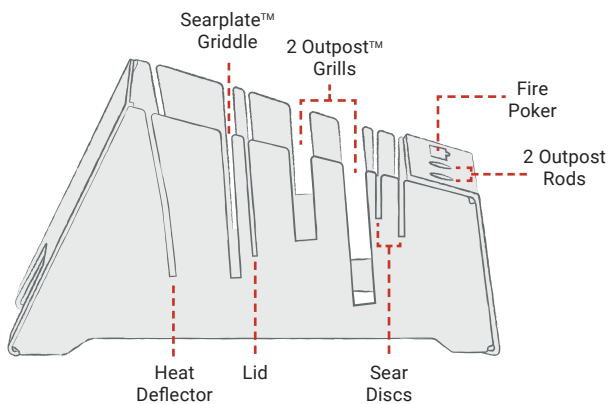

304 DOCK XL

DOCK SPECIFICATIONS

SKU: BR-304-DKL

ORGANIZE YOUR BREEO ACCESSORIES

UNIT:

Material:

304 Stainless Steel

Weight:

13 lbs.

DIMENSIONS:

Top Length: 12.38 in.

Bottom Length: 16.59 in.

Front Height: 5.6 in.

Total Width: 11.95 in.

Total Height: 8.71 in.

WWW.BREEO.CO