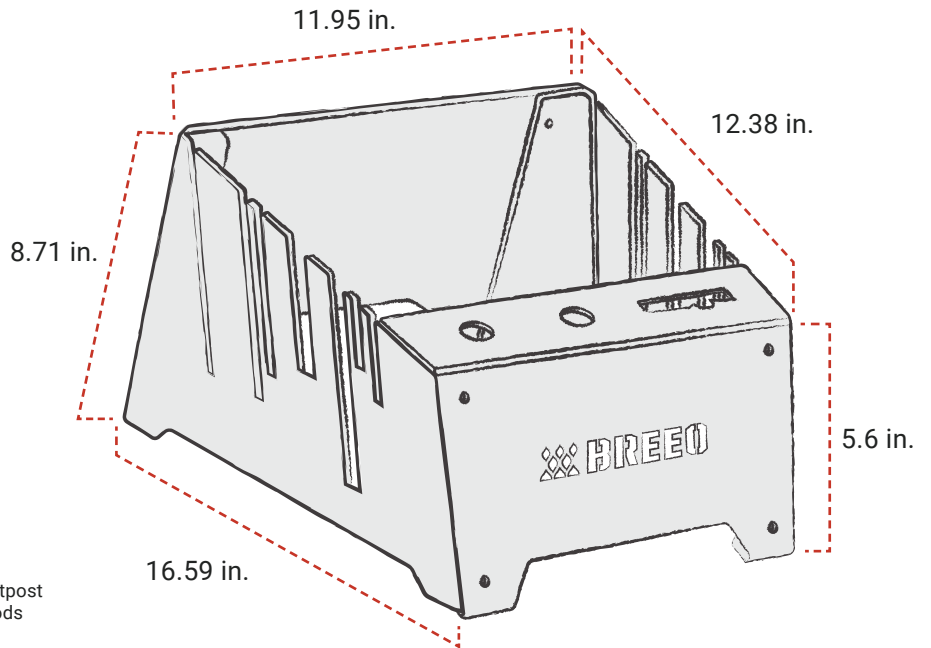

304 DOCK XL

DOCK SPECIFICATIONS

SKU: BR-304-DKL

ORGANIZE YOUR BREEO ACCESSORIES

UNIT:

Material:

304 Stainless Steel

Weight:

13 lbs.

DIMENSIONS:

Top Length: 12.38 in.

Bottom Length: 16.59 in.

Front Height: 5.6 in.

Total Width: 11.95 in.

Total Height: 8.71 in.

WWW.BREEO.CO