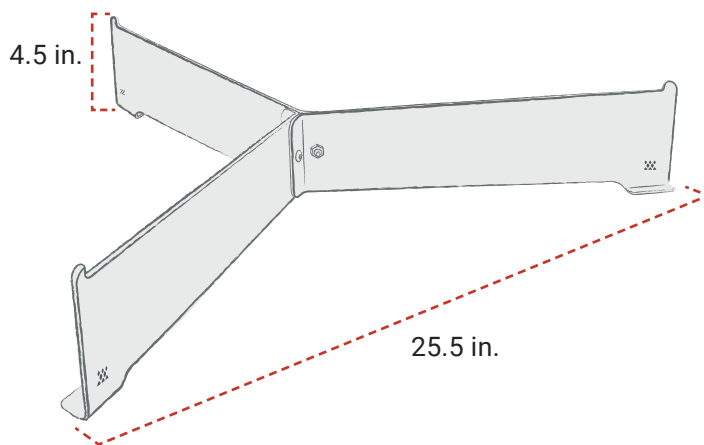

PIZZA OVEN BASE

BASE SPECIFICATIONS

SKU: BR-PI-SSBA

SECURELY REST YOUR BREEO LIVE-FIRE PIZZA OVEN

UNIT:

Material:

304 Stainless steel

Weight: 5.8 lbs.

DIMENSIONS:

Total Length: 25.5 in.

Total Height: 4.5 in.

[BREEO.COM](https://www.breeo.com)

© 2023 Breeo LLC. All rights reserved. 12/23