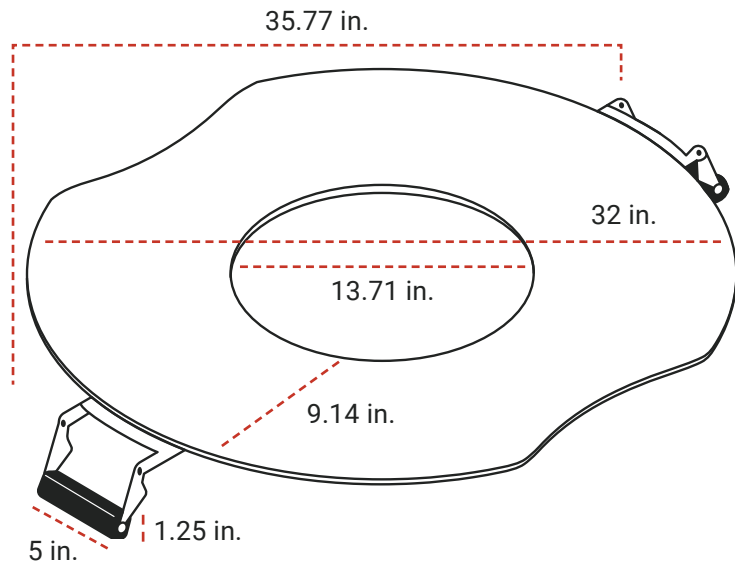

DIMENSIONS:

Inside Diameter: 8.41 in.

Total Diameter: 19.63 in.

Rim Width Flange: 5.61 in.

Total Width: 23.16 in.

(Including Handle Brackets)

Tab Height: 2.25 in.

Handle Length: 5 in.

Inside Diameter: 10.5 in.

Total Diameter: 24.5 in.

Rim Width Flange: 7 in.

Total Width: 28.14 in.

(Including Handle Brackets)

Tab Height: 2.25 in.

Handle Length: 5 in.

Handle Width: 1.25 in.

SKU: BR-SP30-STRO

FLAT COOKING SURFACE THAT HOLDS HEAT EVENLY

UNIT:

Material:

Carbon Steel Griddle
Stainless Steel Tabs
Silicone Handles

Weight: 48.85 lbs.

DIMENSIONS:

Inside Diameter: 13.71 in.

Total Diameter: 32 in.

Rim Width Flange: 9.14 in.

Total Width: 35.77 in.

(Including Handle Brackets)

Tab Height: 2.25 in.

Handle Length: 5 in.

Handle Width: 1.25 in.

COMPATIBILITY: