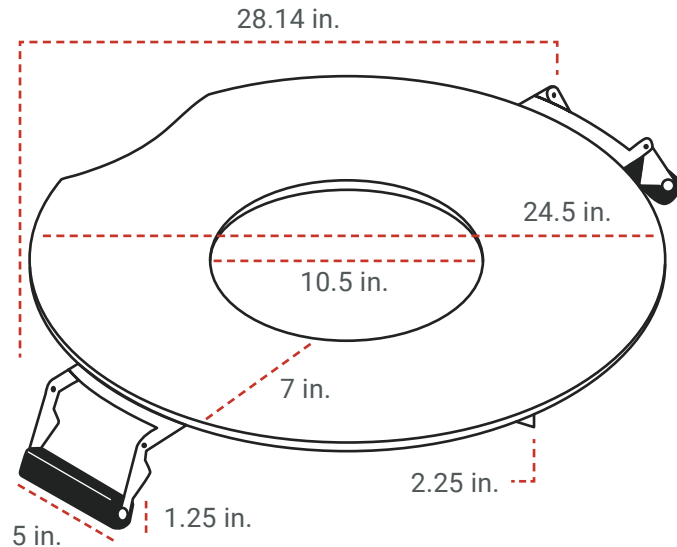

DIMENSIONS:

Inside Diameter: 8.41 in.

Total Diameter: 19.63 in.

Rim Width Flange: 5.61 in.

Total Width: 23.16 in.

(Including Handle Brackets)

Tab Height: 2.25 in.

Handle Length: 5 in.

Handle Width: 1.25 in.

COMPATIBILITY:

Y Series Fire Pit

X Series 19 Fire Pit:

Standard rim

BREEO.COM

©2024 Breco LLC. All rights reserved. 09/24

SEARPLATE™ GRIDDLE 24

SPECIFICATIONS

SKU: BR-SP24-STRO

FLAT COOKING SURFACE THAT HOLDS HEAT EVENLY

UNIT:

Material:

Carbon Steel Griddle
Stainless Steel Tabs
Silicone Handles

Weight: 33.5 lbs.

DIMENSIONS:

Inside Diameter: 10.5 in.

Total Diameter: 24.5 in.

Rim Width Flange: 7 in.

Total Width: 28.14 in.

(Including Handle Brackets)

Tab Height: 2.25 in.

Handle Length: 5 in.

Handle Width: 1.25 in.