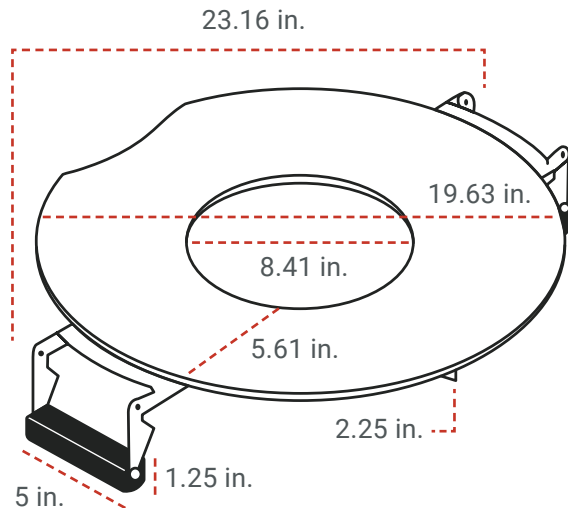

SEARPLATE™ GRIDDLE 19

SPECIFICATIONS

SKU: BR-SP19-STRO

FLAT COOKING SURFACE THAT HOLDS HEAT EVENLY

UNIT:

Material:

Carbon Steel Griddle
Stainless Steel Tabs
Silicone Handles

Weight: 22.5 lbs.

DIMENSIONS:

Inside Diameter: 8.41 in.

Total Diameter: 19.63 in.

Rim Width Flange: 5.61 in.

Total Width: 23.16 in.

(Including Handle Brackets)

Tab Height: 2.25 in.

Handle Length: 5 in.

Inside Diameter: 10.5 in.

Total Diameter: 24.5 in.

Rim Width Flange: 7 in.

Total Width: 28.14 in.

(Including Handle Brackets)

Tab Height: 2.25 in.

Handle Length: 5 in.

Handle Width: 1.25 in.

Total Diameter: 32 in.

Rim Width Flange: 9.14 in.

Total Width: 35.77 in.

(Including Handle Brackets)

Tab Height: 2.25 in.

Handle Length: 5 in.

Handle Width: 1.25 in.

COMPATIBILITY: