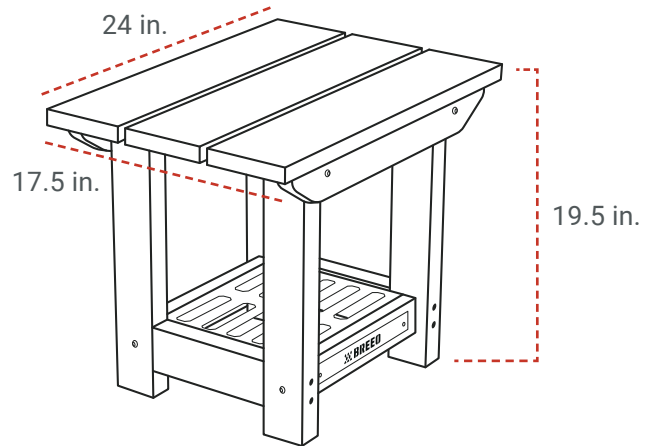

# X SERIES SIDE TABLE

## SPECIFICATIONS

SKU: BR-X-BKST, BR-X-GYST,  
BR-X-WHST & BR-X-AMST

CONVENIENT SURFACE SPACE WITH ROOM TO STORE SPLIT FIREWOOD

### DIMENSIONS:

**Total Height:** 19.5 in.

**Tabletop Length:** 24 in.

**Tabletop Width:** 17.5 in.

**Table Base Length:** 15.5 in.

**Table Base Width:** 14.5 in.