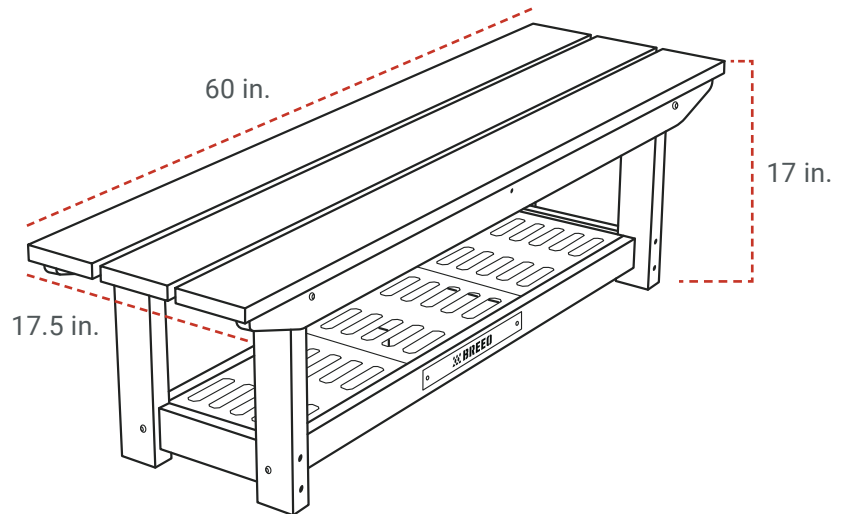

X SERIES BENCH

SPECIFICATIONS

SKU: BR-X-BKBH, BR-X-GYBH,
BR-X-WHBH & BR-X-AMBH

ADDITIONAL SEATING WITH ROOM TO STORE SPLIT FIREWOOD

UNIT:

Material:

Poly Lumber
Stainless Steel Accents

Colors:

Black, Gray, White &
Antique Mahogany

Weight: 69 lbs.

Weight Limit: 900 lbs.

Dispersed across the bench

DIMENSIONS:

Total Height: 17 in.

Benchtop Length: 60 in.

Benchtop Width: 17.5 in.

Bench Base Length: 47.25 in.

Bench Base Width: 14.5 in.

COMPATIBILITY:

OutRig accessories

OutRig Tri-Hook not compatible

Firewood 15-18 in. length

BREED.COM

©2024 Breco LLC. All rights reserved. 08/24