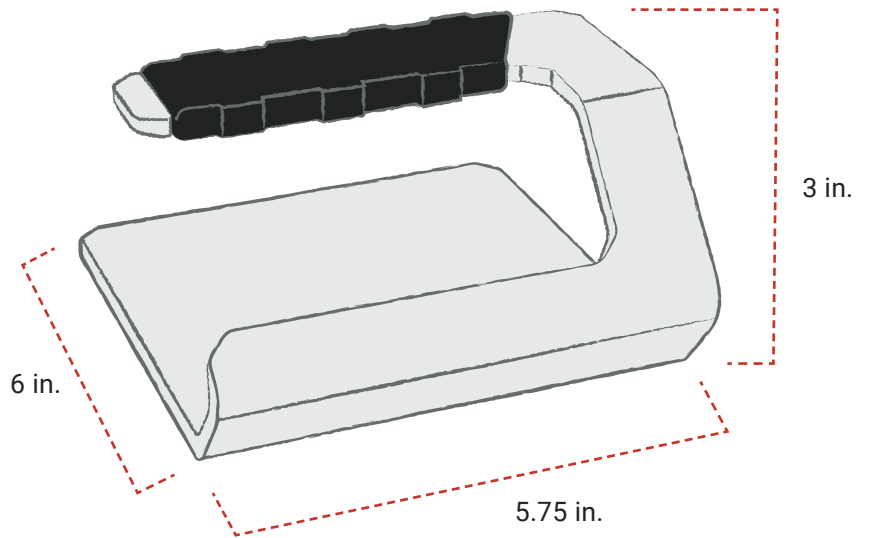

GRIDDLE PRESS

GRIDDLE PRESS SPECIFICATIONS

SKU: BR-GEPS

THE ULTIMATE GRIDDLE AND FLAT TOP COMPANION

UNIT:

Material:

304 Stainless Steel

Silicone Grip

Weight: 2.6 lbs.

DIMENSIONS:

Total Length: 5.75 in.

Total Width: 6 in.

Total Height: 3 in.

BRECO.COM

©2024 Breco LLC. All rights reserved. 04/24