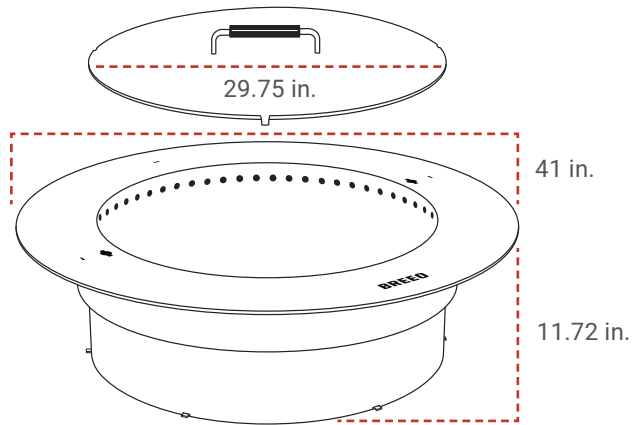

DIMENSIONS:

Total Diameter: 33 in.

Middle Diameter: 25.5 in.

Bottom Diameter: 23.64 in.

Rim Width: 5.25 in.

Total Height: 11.72 in.

Lid Diameter: 23.75 in.

COMPATIBILITY:

Block Width: 26-32 in.

Block Depth: 15 in. minimum

[BREEO.COM](https://www.breeco.com)

©2025 Breeco LLC. All rights reserved. 04/25

ZENTRO[®] 30 SMOKELESS FIRE PIT INSERT

SPECIFICATIONS

SKU: Z0-30SLFP-SS

DESIGNED TO ENSURE A SMOKELESS EXPERIENCE

UNIT:

Material:

304 Stainless Steel
304 Stainless Steel Lid
Plastic Lid Handle

Fire Pit Weight: 69 lbs

DIMENSIONS:

Total Diameter: 41 in.

Middle Diameter: 31.5 in.

Bottom Diameter: 29.64 in.

DIMENSIONS:

Inside Bowl Width: 24 in.

Total Width: 35 in.

Outside Bottom Width: 25 in.

Rim Width: 6.5 in.

Total Height: 12 in.

COMPATIBILITY:

Block Width: 27-33 in.