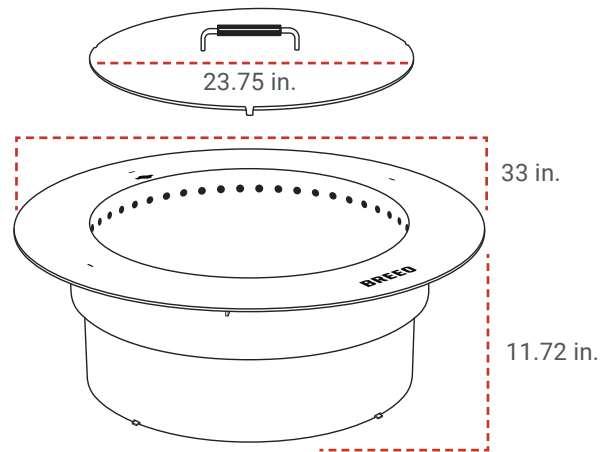

ZENTRO[®] 24 SMOKELESS FIRE PIT INSERT

SPECIFICATIONS

SKU: Z0-24SLFP-SS

DESIGNED TO ENSURE A SMOKELESS EXPERIENCE

UNIT:

Material:

304 Stainless Steel
304 Stainless Steel Lid
Plastic Lid Handle

Fire Pit Weight: 60.5 lbs

DIMENSIONS:

Total Diameter: 33 in.

Middle Diameter: 25.5 in.

Bottom Diameter: 23.64 in.

Rim Width: 5.25 in.

Total Height: 11.72 in.

Lid Diameter: 23.75 in.

COMPATIBILITY:

UNIT:

Material:

304 Stainless Steel
304 Stainless Steel Lid
Plastic Lid Handle

Fire Pit Weight: 69 lbs

DIMENSIONS:

Total Diameter: 41 in.

Middle Diameter: 31.5 in.

Bottom Diameter: 29.64 in.

DIMENSIONS:

Inside Bowl Width: 24 in.

Total Width: 35 in.

Outside Bottom Width: 25 in.

Rim Width: 6.5 in.

Total Height: 12 in.

COMPATIBILITY:

Block Width: 27-33 in.