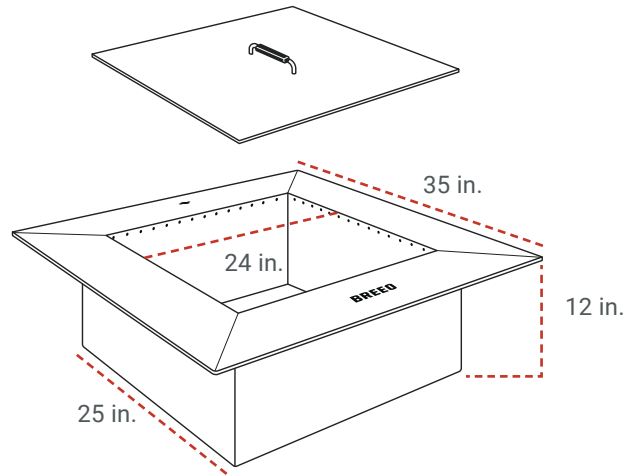

ZENTRO® 24 SMOKELESS FIRE PIT INSERT

SPECIFICATIONS

SKU: Z0-24SLFP-SQ-SS

DESIGNED TO ENSURE A SMOKELESS EXPERIENCE

UNIT:

Material:

304 Stainless Steel
304 Stainless Steel Lid
Plastic Lid Handle

Fire Pit Weight: 106 lbs.

DIMENSIONS:

Inside Bowl Width: 24 in.

Total Width: 35 in.

Outside Bottom Width: 25 in.

Rim Width: 6.5 in.

Total Height: 12 in.

COMPATIBILITY:

Block Width: 27-33 in.

Block Depth: 15 in. minimum