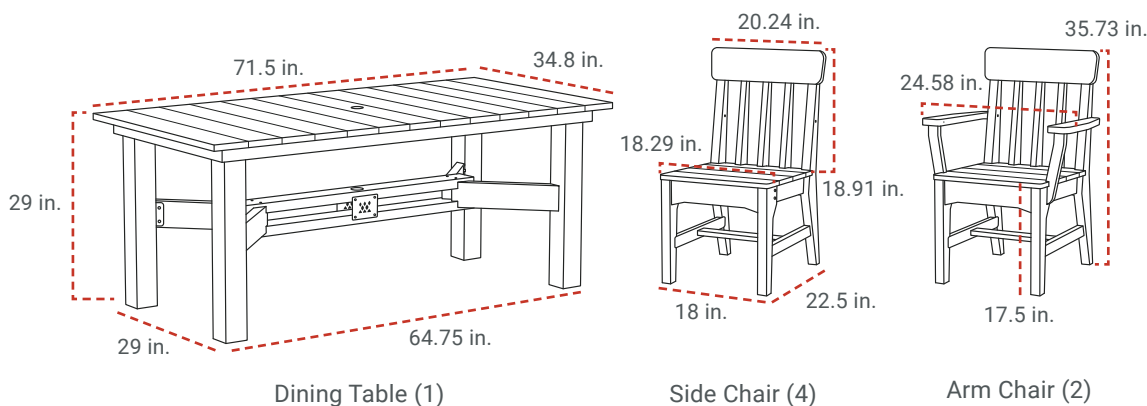

X SERIES 7-PIECE DINING SET

SPECIFICATIONS

SKU:

BR-XD7-BK
BR-XD7-GY
BR-XD7-WH
BR-XD7-AM
BR-XD7-PB
BR-XD7-TG
BR-XD7-BW
BR-XD7-CG
BR-XD7-BZ

BUILT FOR BACKYARD MEALS & LASTING MEMORIES

UNIT:

Material:

Poly Lumber
Aluminum-Reinforced Frame
Stainless Steel Accents

DIMENSIONS:

Table Height: 29 in.

Table Length: 71.5 in.

Table Width: 34.8 in.

Table Legs Height: 28 in.

Table Legs Length: 64.75 in.

Table Legs Width: 29 in.

Umbrella Hole Diameter: 2 in.

Chair Height: 35.73 in.

Side Chair Width: 20.24 in.

Arm Chair Width: 24.58 in.

Chair Leg Length: 22.5 in.

Chair Leg Width: 18 in.

Chair Leg Front Height: 17.5 in.

Chair Leg Back Height: 15 in.

Seat Width: 18.29 in.

Seat Length: 22.96 in.

Seat Height: 18.91 in.

BREEO.COM

©2025 Breoo LLC. All rights reserved. 03/25