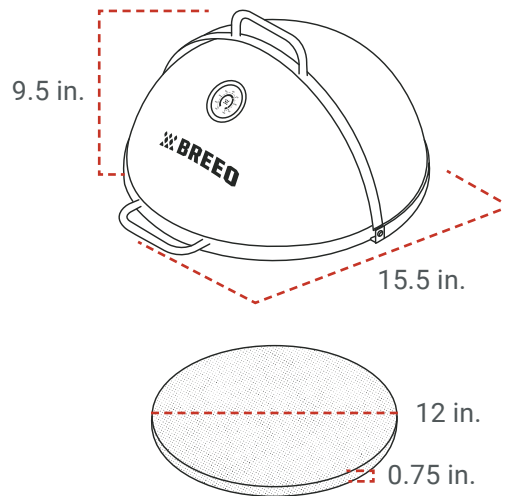

GRILL DOME 19

SPECIFICATIONS

SKU: BR-OPGD19

PRECISION COOKING UNDER THE DOME

UNIT:

Material:

Stainless Steel
Cordierite Stone

Dome Weight: 5 lbs.

Stone Weight: 5.2 lbs.

Designed in Lancaster, PA.
Produced with a Trusted
Partner Overseas.

DIMENSIONS:

Dome Diameter: 15.5 in.

Total Height: 9.5 in.

Stone Diameter: 12 in.

Stone Thickness: 0.75 in.

Handle Length: 5 in.

Handle Width: 1.75 in.

COMPATIBILITY:

Outpost 19 Grill