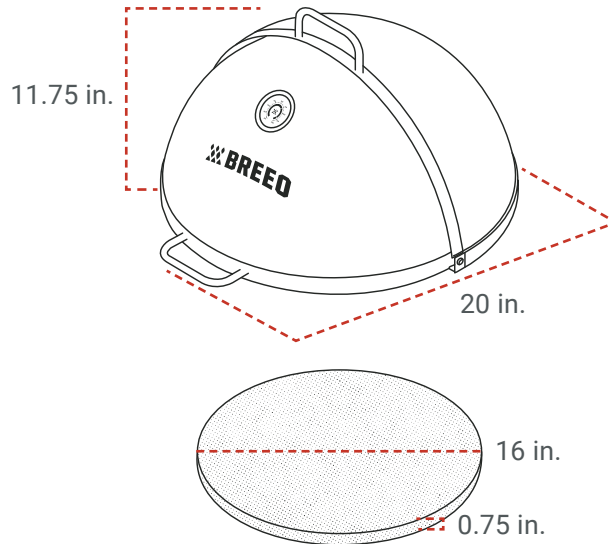

GRILL DOME 24

SPECIFICATIONS

SKU: BR-OPGD24

PRECISION COOKING UNDER THE DOME

UNIT:

Material:

Stainless Steel
Cordierite Stone

Dome Weight: 7.9 lbs.

Stone Weight: 9.3 lbs.

Designed in Lancaster, PA.
Produced with a Trusted
Partner Overseas.

DIMENSIONS:

Dome Diameter: 20 in.

Total Height: 11.75 in.

Stone Diameter: 16 in.

Stone Thickness: 0.75 in.

Handle Length: 5 in.

Handle Width: 1.75 in.

COMPATIBILITY:

Outpost 24 Grill