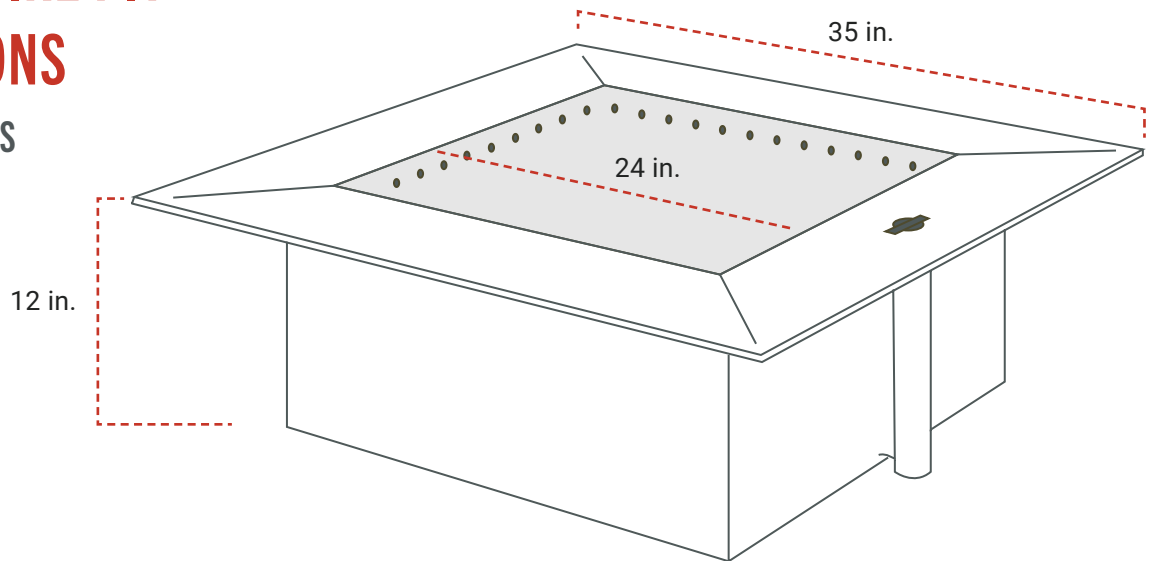

ZENTRO 24

SQUARE

SMOKELESS FIRE PIT

SPECIFICATIONS

SKU: Z0-24SLFP-SQ

BLOCK FIRE PIT THAT IT FITS: 27-33 in.

MATERIAL:

Zentro:

Black Painted Steel

Weight:

113 lbs.

DIMENSIONS:

Inside Diameter of Bowl: 24 in.

Outside Diameter of Rim: 35 in.

Total Height: 12 in.

WWW.BREEO.CO

ZENTRO 24

SQUARE - STAINLESS STEEL

SMOKELESS FIRE PIT SPECIFICATIONS

SKU: Z0-24SLFP-SQ-SS

BLOCK FIRE PIT THAT IT FITS: 27-33 in.

MATERIAL:

Zentro:
Stainless Steel

Weight:
106 lbs.

DIMENSIONS:

Inside Diameter of Bowl: 24 in.
Outside Diameter of Flange: 35 in.
Total Height: 12 in.

WWW.BREEO.CO