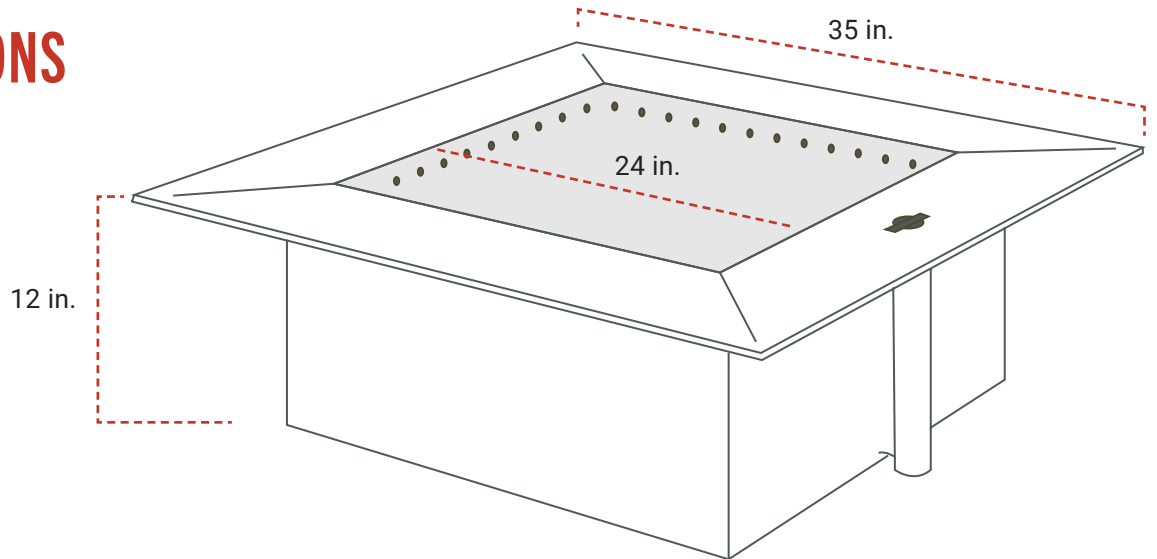

ZENTRO 24

SQUARE

SMOKELESS FIRE PIT

SPECIFICATIONS

SKU: Z0-24SLFP-SQ

BLOCK FIRE PIT THAT IT FITS: 27-33 in.

MATERIAL:

Zentro:

Black Painted Steel

Weight:

113 lbs.

DIMENSIONS:

Inside Diameter of Bowl: 24 in.

Outside Diameter of Rim: 35 in.

Total Height: 12 in.

WWW.BREEO.CO

ZENTRO 24

SQUARE - STAINLESS STEEL

SMOKELESS FIRE PIT SPECIFICATIONS

SKU: Z0-24SLFP-SQ-SS

BLOCK FIRE PIT THAT IT FITS: 27-33 in.

MATERIAL:

Zentro:
Stainless Steel

Weight:
106 lbs.

DIMENSIONS:

Inside Diameter of Bowl: 24 in.
Outside Diameter of Flange: 35 in.
Total Height: 12 in.

WWW.BREEO.CO