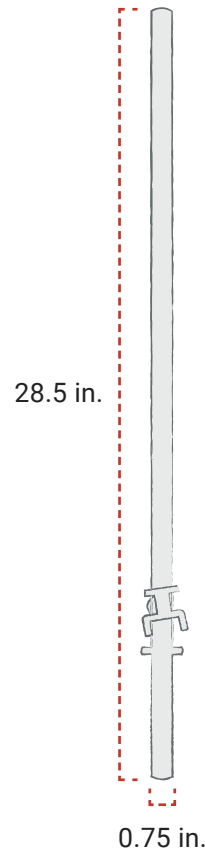

OUTPOST™ ROD

ROD SPECIFICATIONS

SKU: BR-OP-RD

PILLAR TO THE OUTPOST ECOSYSTEM

UNIT:

Material:

304 Stainless Steel

Weight:

3 lbs. 11 oz.

DIMENSIONS:

Rod Height: 28.5 in.

Rod Width: 0.75 in.

WWW.BREEO.CO

© 2023 Breeo LLC. All rights reserved. 3/23