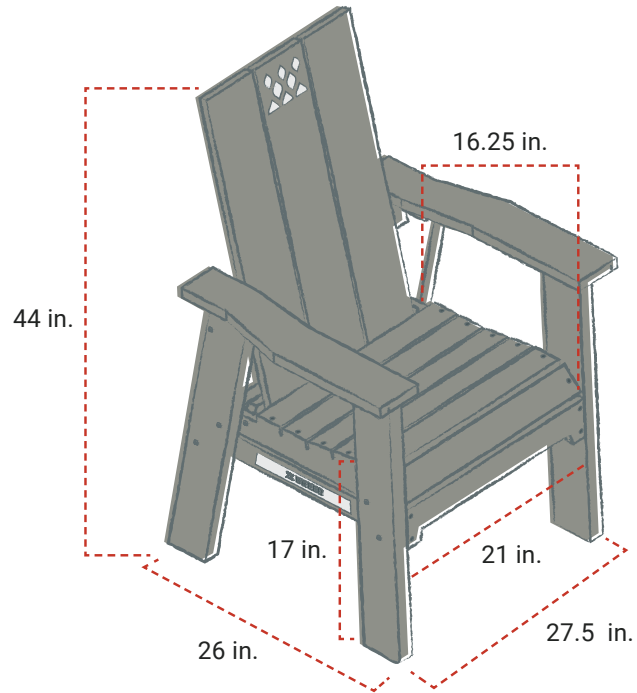

## CHAIR SPECIFICATIONS

SKU: BR-X-GYPYCR, BR-X-BKPYCR,  
BR-X-WHPYCR, BR-X-AMPYCR

FUNCTIONAL, DURABLE, AND EASY TO CLEAN

#### Colors:

Gray, Black, White &  
Antique Mahogany

**Weight:** 47 lbs.

### DIMENSIONS:

**Height:** 44 in.

**Width:** 27.5 in.

**Depth:** 26 in.

**Seat Width:** 21 in.

**Seat Depth:** 16.25 in.

**Seat Height:** 17 in.

**BREEO.COM**