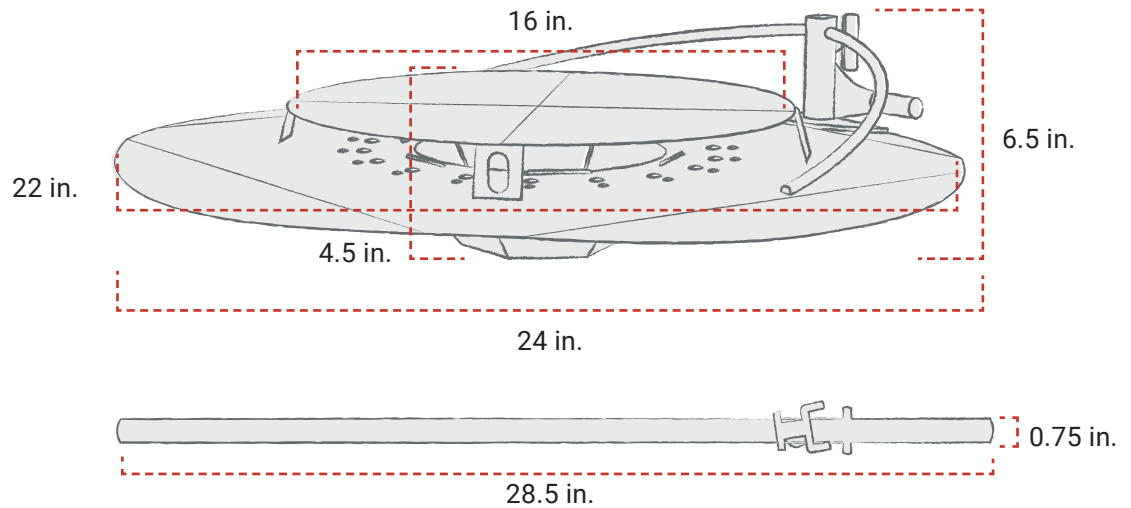

OUTPOST™ 19

HEAT DEFLECTOR

HEAT DEFLECTOR WITH ROD

SPECIFICATIONS

SKU: BR-HD19, BR-OP-RD

ADJUSTABLE POSITION WITH OUTPOST ROD

UNIT:

Heat Deflector

Material: 304 Stainless Steel

Weight: 11 lbs.

Outpost Rod

Material: 304 Stainless Steel

Weight: 3 lbs. 11 oz.

DIMENSIONS:

Heat Deflector

Main Heat Deflection Width: 22 in.

Upper Heat Chamber Width: 16 in.

Total Width: 24 in.

Heat Deflector Height: 4.5 in.

Total Height: 6.5 in

Outpost Rod

Rod Height: 28.5 in.

Rod Width: 0.75 in.