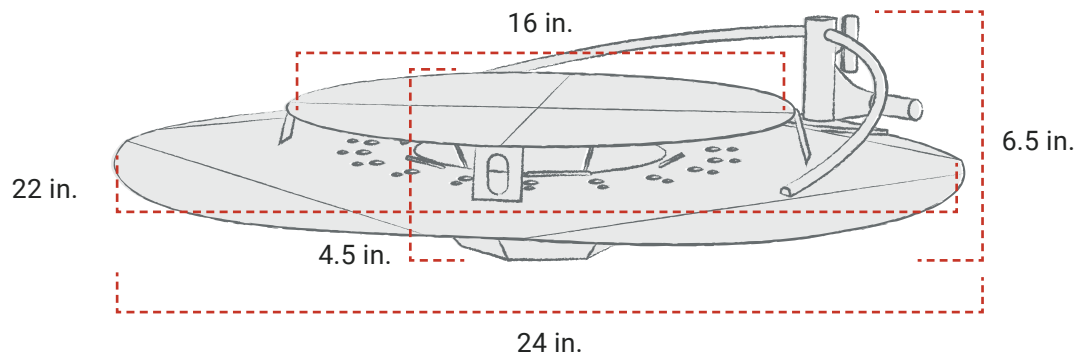

OUTPOST™ 19

HEAT DEFLECTOR

HEAT DEFLECTOR SPECIFICATIONS

SKU: BR-HD19

ADJUSTABLE POSITION WITH OUTPOST ROD

UNIT:

Material:

304 Stainless Steel

Weight:

11 lbs.

DIMENSIONS:

Main Heat Deflection Width: 22 in.

Upper Heat Chamber Width: 16 in.

Total Width: 24 in.

Heat Deflector Height: 4.5 in.

Total Height: 6.5 in.