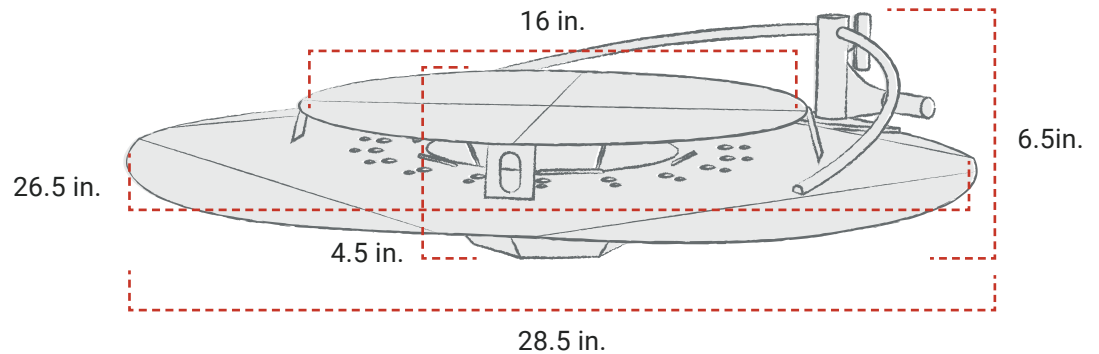

OUTPOST™ 24

HEAT DEFLECTOR

HEAT DEFLECTOR SPECIFICATIONS

SKU: BR-HD24

ADJUSTABLE POSITION WITH OUTPOST ROD

UNIT:

Material:

304 Stainless Steel

Weight:

14 lbs.

DIMENSIONS:

Main Heat Deflection Width: 26.5 in.

Upper Heat Chamber Width: 16 in.

Total Width: 28.5 in.

Heat Deflector Height: 4.5 in.

Total Height: 6.5 in.