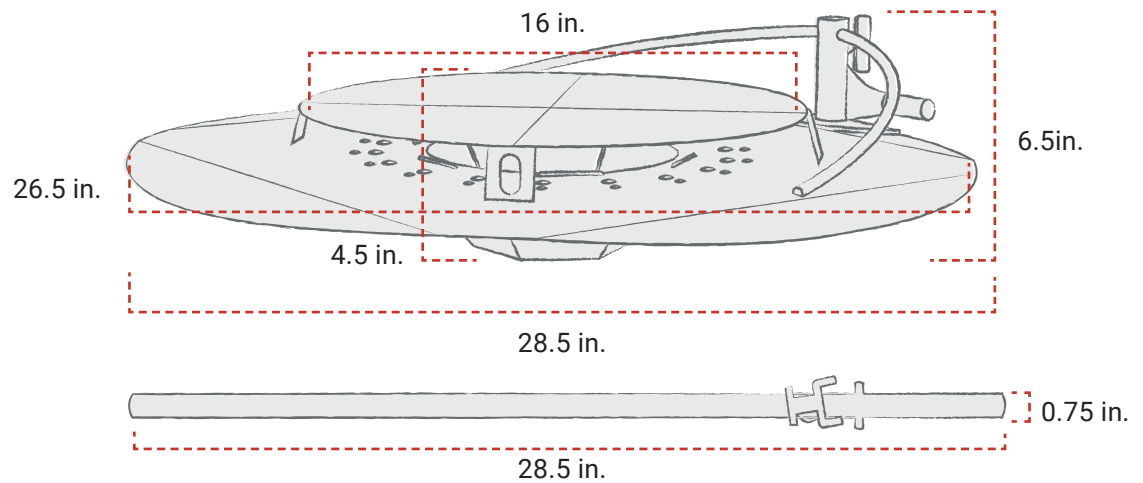

OUTPOST™ 24

HEAT DEFLECTOR

HEAT DEFLECTOR WITH ROD

SPECIFICATIONS

SKU: BR-HD24, BR-OP-RD

ADJUSTABLE POSITION WITH OUTPOST ROD

UNIT:

Heat Deflector

Material: 304 Stainless Steel

Weight: 14 lbs.

Outpost Rod

Material: 304 Stainless Steel

Weight: 3 lbs. 11 oz.

DIMENSIONS:

Heat Deflector

Main Heat Deflection Width: 26.5 in.

Upper Heat Chamber Width: 16 in.

Total Width: 28.5 in.

Heat Deflector Height: 4.5 in.

Total Height: 6.5 in.

Outpost Rod

Rod Height: 28.5 in.

Rod Width: 0.75 in.