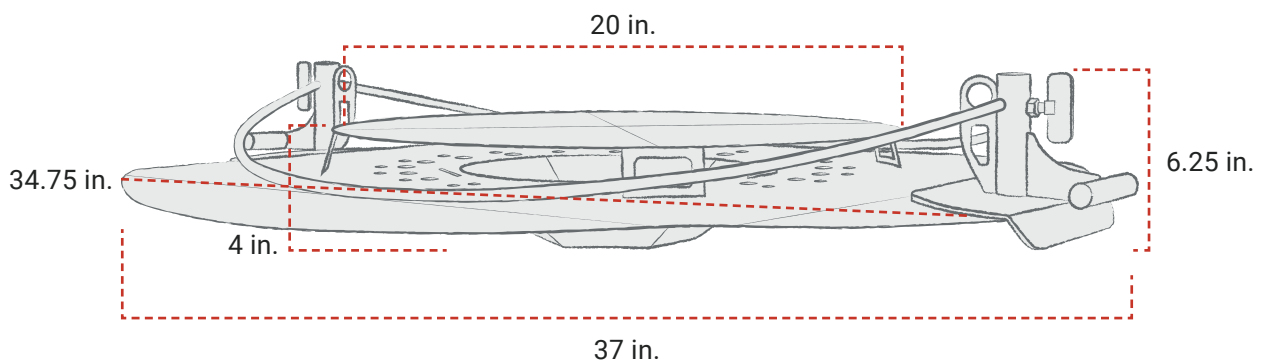

OUTPOST™ 30

HEAT DEFLECTOR

HEAT DEFLECTOR SPECIFICATIONS

SKU: BR-HD30

ADJUSTABLE POSITION WITH DUAL OUTPOST RODS

UNIT:

Material:

304 Stainless Steel

Weight:

26 lbs.

DIMENSIONS:

Main Heat Deflection Width: 34.75 in.

Upper Heat Chamber Width: 20 in.

Total Width: 37 in.

Heat Deflector Height: 4 in.

Total Height: 6.25 in.