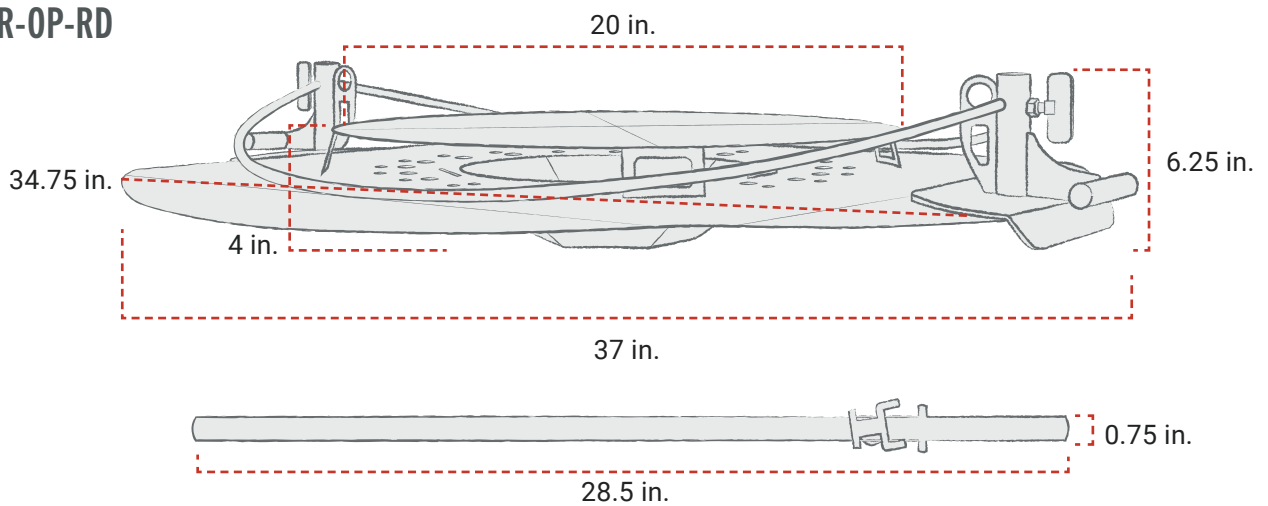

OUTPOST™ 30

HEAT DEFLECTOR

HEAT DEFLECTOR WITH ROD

SPECIFICATIONS

SKU: BR-HD30, BR-OP-RD

ADJUSTABLE POSITION WITH DUAL OUTPOST RODS

UNIT:

Heat Deflector

Material: 304 Stainless Steel

Weight: 26 lbs.

Outpost Rod

Material: 304 Stainless Steel

Weight: 3 lbs. 11 oz.

DIMENSIONS:

Heat Deflector

Main Heat Deflection Width: 34.75 in.

Upper Heat Chamber Width: 20 in.

Total Width: 37 in.

Heat Deflector Height: 4 in.

Total Height: 6.25 in.

Outpost Rod

Rod Height: 28.5 in.

Rod Width: 0.75 in.