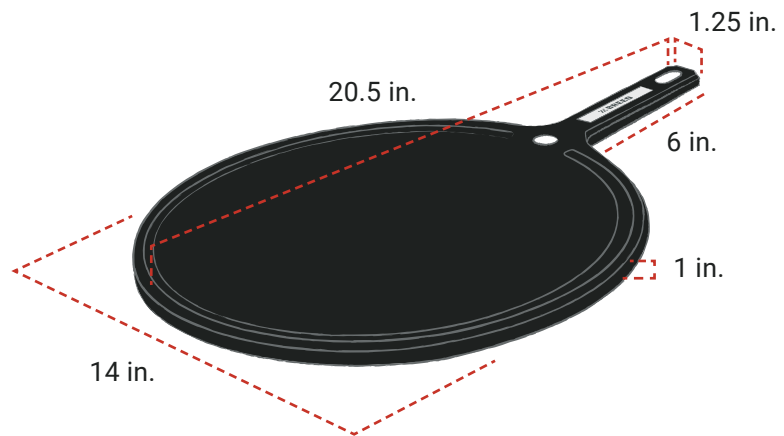

# SERVING BOARD

## BOARD SPECIFICATIONS

SKU: BR-PI-B0

ALL-IN-ONE CUTTING SURFACE AND SERVING TRAY

### DIMENSIONS:

**Total Length:** 20.5 in.

**Handle Length:** 6 in.

**Total Width:** 14 in.

**Handle Width:** 1.25 in.

**Total Height:** 1 in.

**BREEO.COM**

© 2023 Breeo LLC. All rights reserved. 12/23