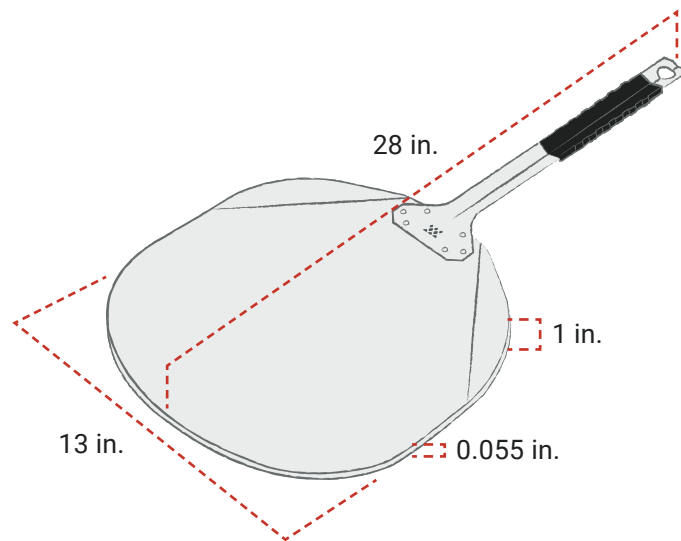

PIZZA PEEL

PEEL SPECIFICATIONS

SKU: BR-PI-PE

PREP, LAUNCH, ROTATE, AND REMOVE YOUR PIZZA WITH EASE

UNIT:

Material:

Aluminum blade
Silicone grip
Stainless steel handle

Weight: 1 lb. 5 oz.

Made in China

DIMENSIONS:

Total Length: 28 in.

Total Width: 13 in.

Total Height: 1 in.

Blade Thickness: 0.055 in.

BREEO.COM

© 2023 Breeo LLC. All rights reserved. 12/23