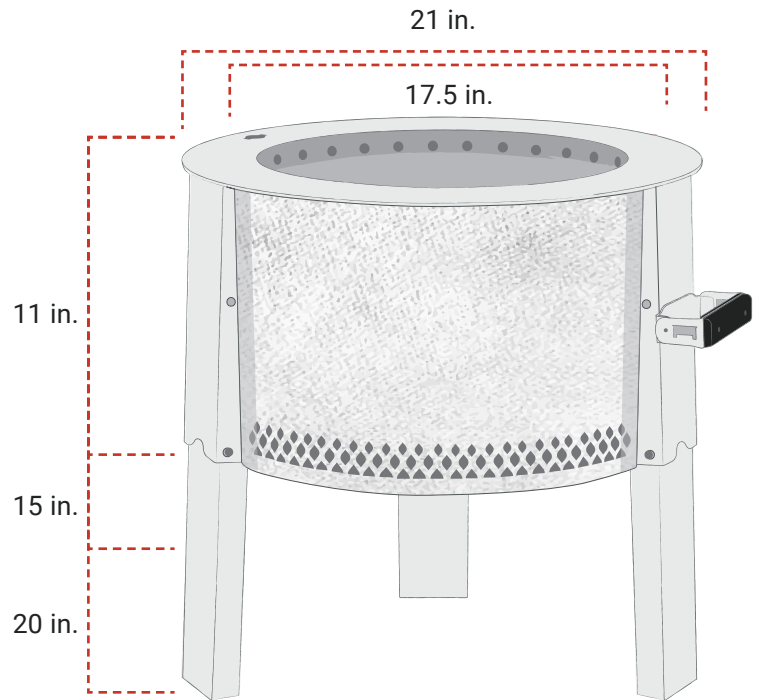

## SMOKELESS FIRE PIT SPECIFICATIONS

SKU: BR-YS-SS

SMOKELESS FIRE ON THE GO

### MATERIAL:

**Outer Ring/Inner Fire Bowl:**

304 Stainless Steel

**Legs:** 304 Stainless Steel

**Rim:** 304 Stainless Steel

**Handle:** Pakka Wood

### DIMENSIONS:

**Outside Diameter of Rim:** 21 in.

**Inside Diameter of Wall:** 17.5 in.

**Rim Width:** 3 in.

**Stow Height:** 11 in.

**Burn Height:** 15 in.

**Cook Height:** 20 in.

**Weight:** 31 lbs.