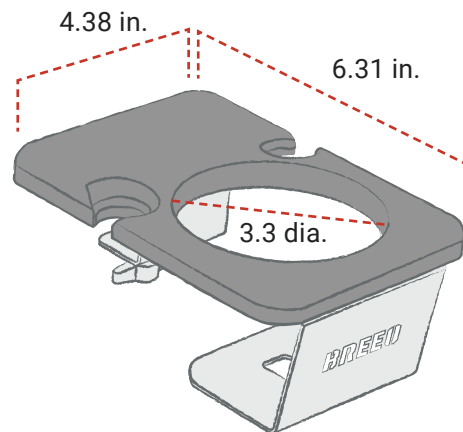

## OUTRIG CUPHOLDER SPECIFICATIONS

SKU: BR-XS-OUCU

HOLDS 2 WINE GLASSES AND MOST CUP SIZES

### MATERIAL:

**OutRig Cupholder**  
HDPE and  
304 Stainless Steel

### DIMENSIONS:

**Cupholder Width:** 4.38 in.  
**Cupholder Length:** 6.31 in.  
**Cupholder Diameter:** 3.3 dia.  
**Weight:** .9 lbs.

[WWW.BREED.CO](http://WWW.BREED.CO)