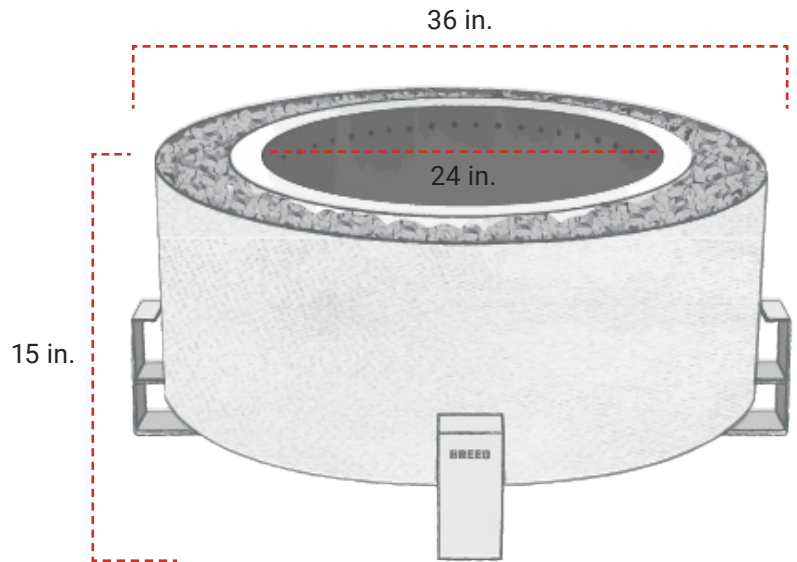

LUXEVE®

SMOKELESS FIRE PIT

SMOKELESS FIRE PIT SPECIFICATIONS

SKU: LU-24SLFP-(BV, ER, SV, WR)

BUILT WITH X AIRFLOW™ TECHNOLOGY

MATERIAL:

Luxeve®:
304 Stainless Steel

DIMENSIONS:

Inside Diameter: 24 in.
Outside Diameter of Bowl: 33 in.
Outside Diameter of Bowl + Legs: 36 in.
Inside Height: 12 in.
Total Height: 15 in.
Weight: 135.5 lbs. (with glass); 122.5 lbs. (without glass)

WWW.BREEO.CO